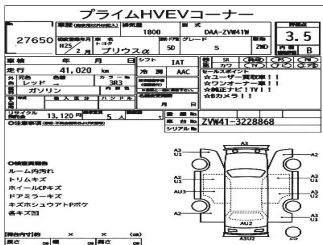

INSPECTION PHOTOGRAPHS — 1 IMAGE

This dossier consolidates data sourced directly from Japanese auction inspectors at the time of each auction event. Mileage, grade, condition notes and photographs reflect the vehicle's state at the moment of inspection and have not been altered. AuctProof acts as a data aggregator and does not warrant accuracy beyond what is reported by the originating auction house. Report identifier ZVW41-3228868 · issued 05 Jul 2026 14:39 UTC.