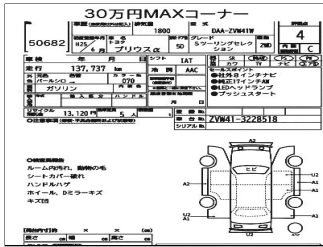

3. ODOMETER PROGRESSION

DATE	READING	SOURCE / AUCTION HOUSE
2026-02-05	42 000 km	USS Tokyo
2026-04-10	138 000 km +96,000 km	USS Osaka

4. AUCTION RECORDS — DETAILED INSPECTION

#1 · USS OSAKA

AVAILABLE

2026-04-10 · LOT 50682

GRADE S TOURING SELECTION	MILEAGE 138 000 km	COLOR PEARL WHITE	CONDITION 4
ENGINE 1800 cc	YEAR 2013	TRANS. IA	

INSPECTION PHOTOGRAPHS — 1 IMAGE

#2 · USS TOKYO

AVAILABLE

2026-02-05 · LOT 27650

GRADE S	MILEAGE 42 000 km	COLOR RED	CONDITION 3.5
ENGINE 1800 cc	YEAR 2013	TRANS. IA	