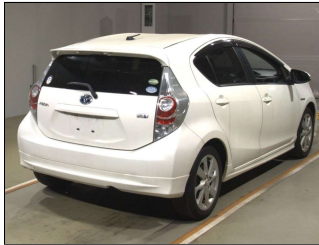

TOYOTA AQUA

3.5

2013 · PEARL · 1500 cc · Auto (CVT) · 2WD · 1 auction record

1. VEHICLE SPECIFICATIONS

MAKE	TOYOTA	CHASSIS	NHP10-6182528
MODEL	AQUA	ENGINE	1500 cc
YEAR	2013	TRANSMISSION	Auto (CVT)
COLOR	PEARL	DRIVE	2WD
CONDITION	3.5		

2. FACTORY EQUIPMENT

AAC

3. AUCTION HISTORY — 1 RECORD

#	DATE	AUCTION HOUSE	LOT	GRADE	MILEAGE	START	FINISH	STATUS
1	2023-03-18	TAA Hyogo	4173	S	181 000 km	58000 YEN	316000 YEN	SOLD

4. ODOMETER PROGRESSION

DATE	READING	SOURCE / AUCTION HOUSE
2023-03-18	181 000 km	TAA Hyogo

5. AUCTION RECORDS — DETAILED INSPECTION

#1 · TAA HYOGO

SOLD

2023-03-18 · **LOT 4173**

GRADE S	MILEAGE 181 000 km	COLOR PEARL	CONDITION 3.5
ENGINE 1500 cc	YEAR 2013	TRANS. FAT	
START PRICE 58000 YEN		FINISH PRICE 316000 YEN	

EQUIPMENT / OPTIONS

AAC

INSPECTION PHOTOGRAPHS — 3 IMAGES

This dossier consolidates data sourced directly from Japanese auction inspectors at the time of each auction event. Mileage, grade, condition notes and photographs reflect the vehicle's state at the moment of inspection and have not been altered. AuctProof acts as a data aggregator and does not warrant accuracy beyond what is reported by the originating auction house. Report identifier NHP10-6182528 · issued 05 Jul 2026 14:35 UTC.