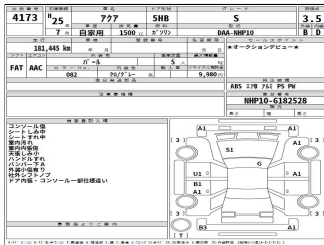

DATE	READING	SOURCE / AUCTION HOUSE
2023-03-18	181 000 km	TAA Hyogo

5. AUCTION RECORDS — DETAILED INSPECTION

#1 · TAA HYOGO

SOLD

2023-03-18 · **LOT 4173**

GRADE S	MILEAGE 181 000 km	COLOR PEARL	CONDITION 3.5
ENGINE 1500 cc	YEAR 2013	TRANS. FAT	
START PRICE 58000 YEN		FINISH PRICE 316000 YEN	

EQUIPMENT / OPTIONS

AAC

INSPECTION PHOTOGRAPHS — 3 IMAGES

This dossier consolidates data sourced directly from Japanese auction inspectors at the time of each auction event. Mileage, grade, condition notes and photographs reflect the vehicle's state at the moment of inspection and have not been altered. AuctProof acts as a data aggregator and does not warrant accuracy beyond what is reported by the originating auction house. Report identifier NHP10-6182528 · issued 05 Jul 2026 14:35 UTC.