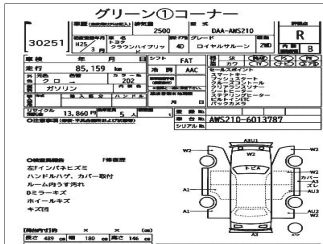

#2 · USS OSAKA

AVAILABLE

2025-10-31 · LOT 30252

GRADE R SALOON	MILEAGE 86 000 km	COLOR BLACK	CONDITION R
ENGINE 2500 cc	YEAR 2013	TRANS. FA	

INSPECTION PHOTOGRAPHS — 1 IMAGE

#3 · USS OSAKA

AVAILABLE

2025-10-24 · LOT 30251

GRADE R SALOON	MILEAGE 86 000 km	COLOR BLACK	CONDITION R
ENGINE 2500 cc	YEAR 2013	TRANS. FA	

INSPECTION PHOTOGRAPHS — 1 IMAGE

#4 · USS OSAKA

AVAILABLE

2025-10-17 · LOT 30315

GRADE R SALOON	MILEAGE 86 000 km	COLOR BLACK	CONDITION R
ENGINE 2500 cc	YEAR 2013	TRANS. FA	

AVAILABLE

2025-10-03 · LOT 30359

GRADE R SALOON	MILEAGE 86 000 km	COLOR BLACK	CONDITION R
ENGINE 2500 cc	YEAR 2013	TRANS. FA	

INSPECTION PHOTOGRAPHS — 1 IMAGE