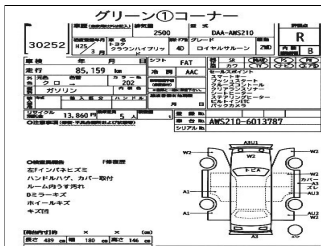

5. AUCTION RECORDS — DETAILED INSPECTION

#1 · USS OSAKA

AVAILABLE

2025-11-07 · LOT 30257

GRADE R SALOON	MILEAGE 86 000 km	COLOR BLACK	CONDITION R
ENGINE 2500 cc	YEAR 2013	TRANS. FA	

INSPECTION PHOTOGRAPHS — 1 IMAGE

#2 · USS OSAKA

AVAILABLE

2025-10-31 · LOT 30252

GRADE R SALOON	MILEAGE 86 000 km	COLOR BLACK	CONDITION R
ENGINE 2500 cc	YEAR 2013	TRANS. FA	

INSPECTION PHOTOGRAPHS — 1 IMAGE

#3 · USS OSAKA

AVAILABLE

2025-10-24 · LOT 30251

AVAILABLE

2025-10-03 · LOT 30359

GRADE R SALOON	MILEAGE 86 000 km	COLOR BLACK	CONDITION R
ENGINE 2500 cc	YEAR 2013	TRANS. FA	

INSPECTION PHOTOGRAPHS — 1 IMAGE