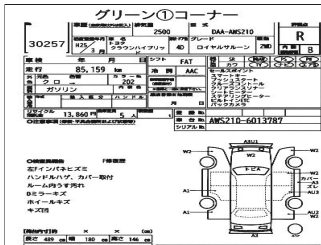

5. AUCTION RECORDS — DETAILED INSPECTION

#1 · USS OSAKA

AVAILABLE

2025-11-07 · LOT 30257

GRADE R SALOON	MILEAGE 86 000 km	COLOR BLACK	CONDITION R
ENGINE 2500 cc	YEAR 2013	TRANS. FA	

INSPECTION PHOTOGRAPHS — 1 IMAGE

#2 · USS OSAKA

AVAILABLE

2025-10-31 · LOT 30252

GRADE R SALOON	MILEAGE 86 000 km	COLOR BLACK	CONDITION R
ENGINE 2500 cc	YEAR 2013	TRANS. FA	

INSPECTION PHOTOGRAPHS — 1 IMAGE

#3 · USS OSAKA

AVAILABLE

2025-10-24 · LOT 30251

AVAILABLE

2025-10-03 · LOT 30359

GRADE R SALOON	MILEAGE 86 000 km	COLOR BLACK	CONDITION R
ENGINE 2500 cc	YEAR 2013	TRANS. FA	

INSPECTION PHOTOGRAPHS — 1 IMAGE