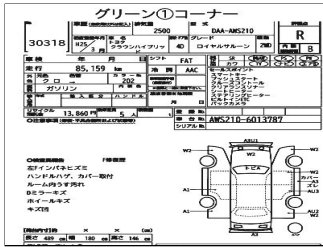

INSPECTION PHOTOGRAPHS — 1 IMAGE

#5・USS OSAKA

AVAILABLE

2025-10-10 · LOT 30318

GRADE R SALOON	MILEAGE 86 000 km	COLOR BLACK	CONDITION R
ENGINE 2500 cc	YEAR 2013	TRANS. FA	

INSPECTION PHOTOGRAPHS — 1 IMAGE

#6・USS OSAKA

AVAILABLE

2025-10-03 · LOT 30359

GRADE R SALOON	MILEAGE 86 000 km	COLOR BLACK	CONDITION R
ENGINE 2500 cc	YEAR 2013	TRANS. FA	

INSPECTION PHOTOGRAPHS — 1 IMAGE