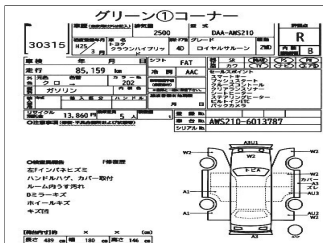

GRADE R SALOON	MILEAGE 86 000 km	COLOR BLACK	CONDITION R
ENGINE 2500 cc	YEAR 2013	TRANS. FA	

INSPECTION PHOTOGRAPHS — 1 IMAGE

#4 · USS OSAKA

AVAILABLE

2025-10-17 · LOT 30315

GRADE R SALOON	MILEAGE 86 000 km	COLOR BLACK	CONDITION R
ENGINE 2500 cc	YEAR 2013	TRANS. FA	

INSPECTION PHOTOGRAPHS — 1 IMAGE

#5・USS OSAKA

AVAILABLE

2025-10-10 · LOT 30318

GRADE R SALOON	MILEAGE 86 000 km	COLOR BLACK	CONDITION R
ENGINE 2500 cc	YEAR 2013	TRANS. FA	

INSPECTION PHOTOGRAPHS — 1 IMAGE

#6・USS OSAKA

AVAILABLE

2025-10-03 · LOT 30359

GRADE R SALOON	MILEAGE 86 000 km	COLOR BLACK	CONDITION R
ENGINE 2500 cc	YEAR 2013	TRANS. FA	

INSPECTION PHOTOGRAPHS — 1 IMAGE